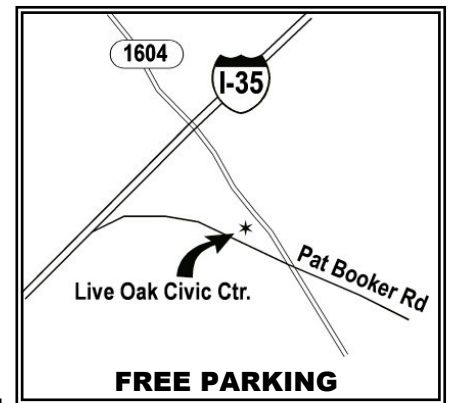

## 10<sup>TH</sup> ANNUAL SUMMER FAMILY TRAIN SHOW Live Oak Civic Center 8101 Pat Booker Road

Jul 28<sup>th</sup> & 29<sup>th</sup> 2012  
Saturday 9:00am to 5:00pm  
Sunday 10:00am to 4:00pm

***SAMRA, host of San Antonio's oldest and largest train show now presents their summer family train show at the same popular location as the January Jamboree***