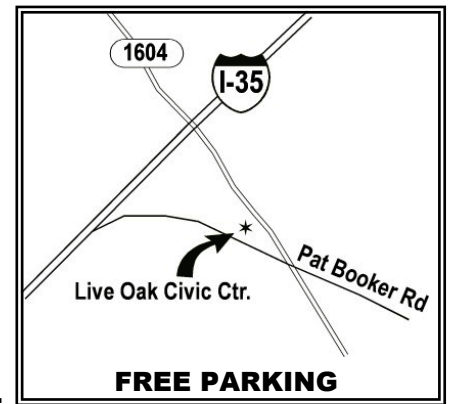

## 10<sup>TH</sup> ANNUAL SUMMER FAMILY TRAIN SHOW Live Oak Civic Center 8101 Pat Booker Road

Jul 28<sup>th</sup> & 29<sup>th</sup> 2012  
Saturday 9:00am to 5:00pm  
Sunday 10:00am to 4:00pm

***SAMRA, host of San Antonio's oldest and largest train show now presents their summer family train show at the same popular location as the January Jamboree***

- More Vendor Tables than before
- Operating Layouts - All Scales
- "How To ..." Clinics
- Door Prizes every 30 minutes
- Model Railroad Raffle
- Free SAMRA Museum Tour

***Over 32,000 square feet of model railroad displays***